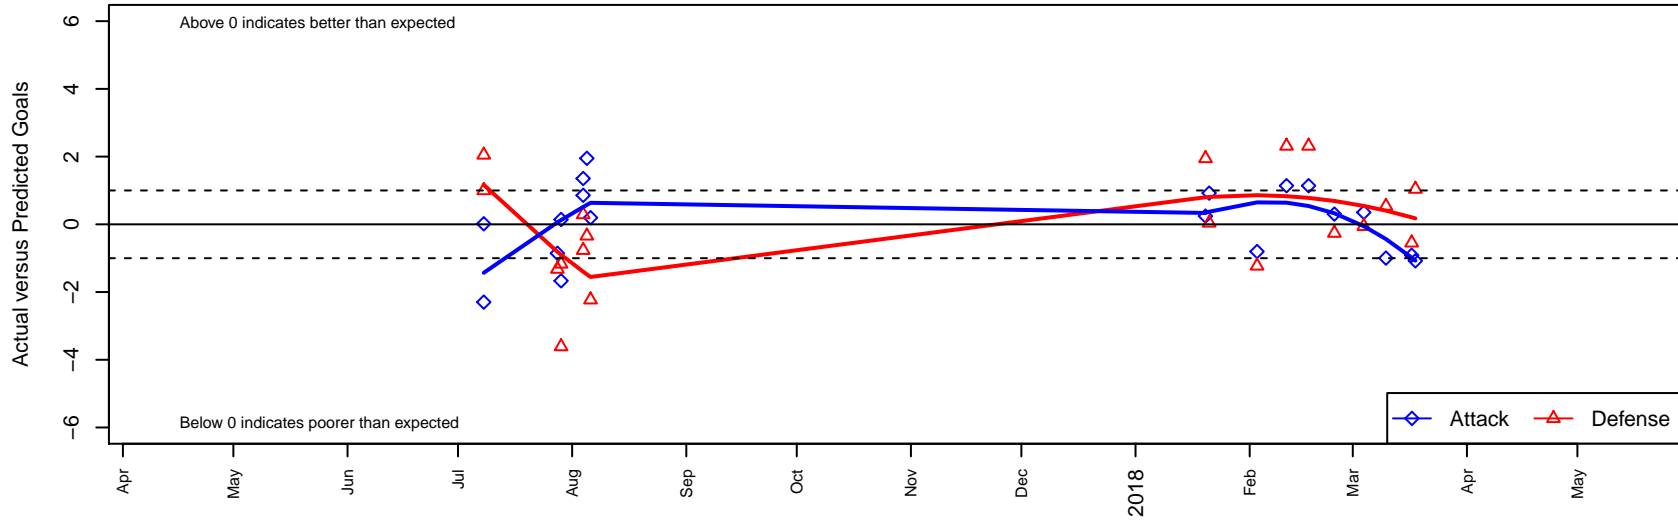

Crossfire Oregon Black B03

Crossfire Oregon
 Lake Oswego, OR
 B03 total strength=1173
 attack=4.69 defense=2.83
 spr league = PTT Win B03 Div 1 Yellow

alt names used:
 CROSSFIRE OR 2003 BLACK
 CROSSFIRE OR 2003 BLACK (OR)
 Crossfire Oregon 03B Black 1
 Crossfire Oregon 03B Black 1

Venues played:
 2017 PCU Summer Classic Bronze
 2017 Oswego Nike Cup Silver/Bronze U15
 2017 Mt Hood Challenge U15 Silver
 2017 PTT Winter B03 Division 1 Yellow

Crossfire Oregon Black B03
 Dots are actual minus expected GF (blue circles) and GA (red triangles).
 Blue line is smoothed change in attack strength. Red is smoothed change in defense strength.

**attack and defense variance (black dot)
relative to other teams
and top 10 in region**

**attack and defense rating
relative to others at age
and all opponents in last 13 months**

Performance relative to 13 month average