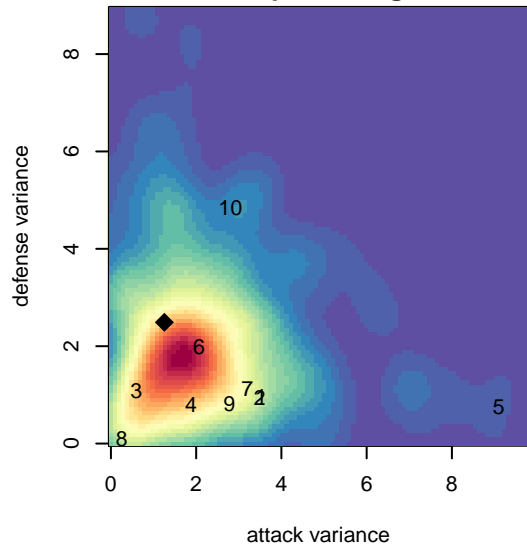

Crossfire Oregon Black B03

Crossfire Oregon
 Lake Oswego, OR
 B03 total strength=1173
 attack=4.69 defense=2.83
 spr league = PTT Win B03 Div 1 Yellow

alt names used:
 CROSSFIRE OR 2003 BLACK
 CROSSFIRE OR 2003 BLACK (OR)
 Crossfire Oregon 03B Black 1
 Crossfire Oregon 03B Black 1

Venues played:
 2017 PCU Summer Classic Bronze
 2017 Oswego Nike Cup Silver/Bronze U15
 2017 Mt Hood Challenge U15 Silver
 2017 PTT Winter B03 Division 1 Yellow

Crossfire Oregon Black B03
 Dots are actual minus expected GF (blue circles) and GA (red triangles).
 Blue line is smoothed change in attack strength. Red is smoothed change in defense strength.

**attack and defense variance (black dot)
relative to other teams
and top 10 in region**

**attack and defense rating
relative to others at age
and all opponents in last 13 months**

Performance relative to 13 month average